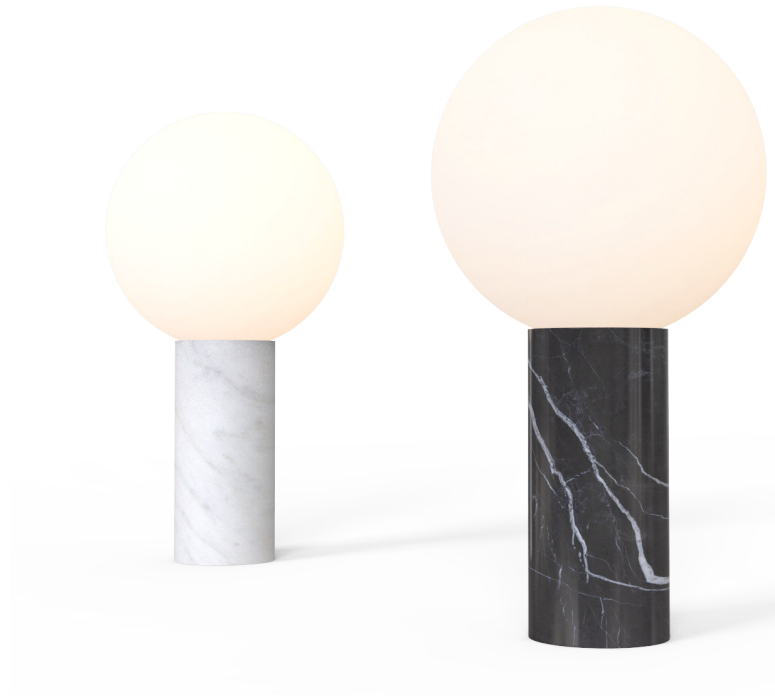

PILAR

DESCRIPTION

Playful and sculptural in design, Pilar is a study in geometric proportions that meticulously bring out the character of its materials to create pure warm, ambient illumination for any range of spaces. Pilar embodies a harmonious dialogue between solidity and lightness featuring a monolithic column in marble with a hovering glass globe that define its iconic silhouette. Pilar is offered in both Carrara white and Marquina black marble bases with a mating 12"(30.5cm) frosted Opal glass globe and features an inline full-range dimmer to select any desired light setting and ambiance.

PRODUCT CODES

Pilar (Black Marble):	PILA MRBL BLK
Pilar (White Marble):	PILA MRBL WHT

PACKAGING WEIGHTS AND DIMENSIONS

Pilar:	13LBS	8.25" X 8.25" X 17.5"
(Lamp base)	6KG	21cm X 21cm X 44cm
Pilar:	7.2LBS	18" X 18" X 18"
(Globe)	6KG	46cm X 46cm X 46cm

NOTES

Custom requests can be considered on volume orders

FINISHES

MARBLE BASE

CARRARA
WHITE

MARQUINA
BLACK

DIMENSIONS

PILAR